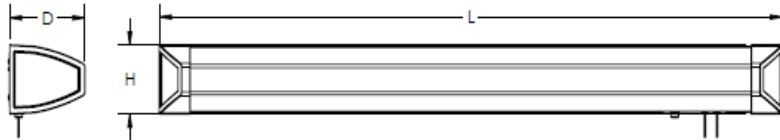

on down, on both, all off) are standard and located toward the right end. LED nightlight and on/off pull switch is included.

Lamping:

For use with (3) T8 linear lamps, not included.

Electrical (LED):

The unit is wired with two UL recognized LED Drivers. The shorter length fixtures produce 1350 source lumens upward, and 2700 down, while the longer fixtures provide 1800 source lumens upward and 3600 down. Four position pull switch(on up, on down, on both, all off) are standard and located near the right side of the fixture. LED nightlight with on/off control pull-switch is included.