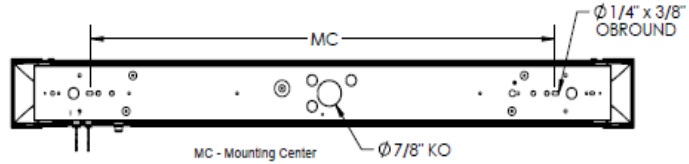

Construction

The ballast/wiring channel is formed from 22- gauge steel and is provided with obround mounting slots and wiring access. An internal divider provides separate lamp compartments for controlled up light and down light. Fixture can mount horizontally only. Power connections can be made in the fixture wiring channel or in a standard junction box (not included).

on down, on both, all off) are standard and located toward the right end. LED nightlight and on/off pull switch is included.

Lamping:

For use with (3) T8 linear lamps, not included.

Electrical (LED):

The unit is wired with two UL recognized LED Drivers. The shorter length fixtures produce 1350 source lumens upward, and 2700 down, while the longer fixtures provide 1800 source lumens upward and 3600 down. Four position pull switch(on up, on down, on both, all off) are standard and located near the right side of the fixture. LED nightlight with on/off control pull-switch is included.